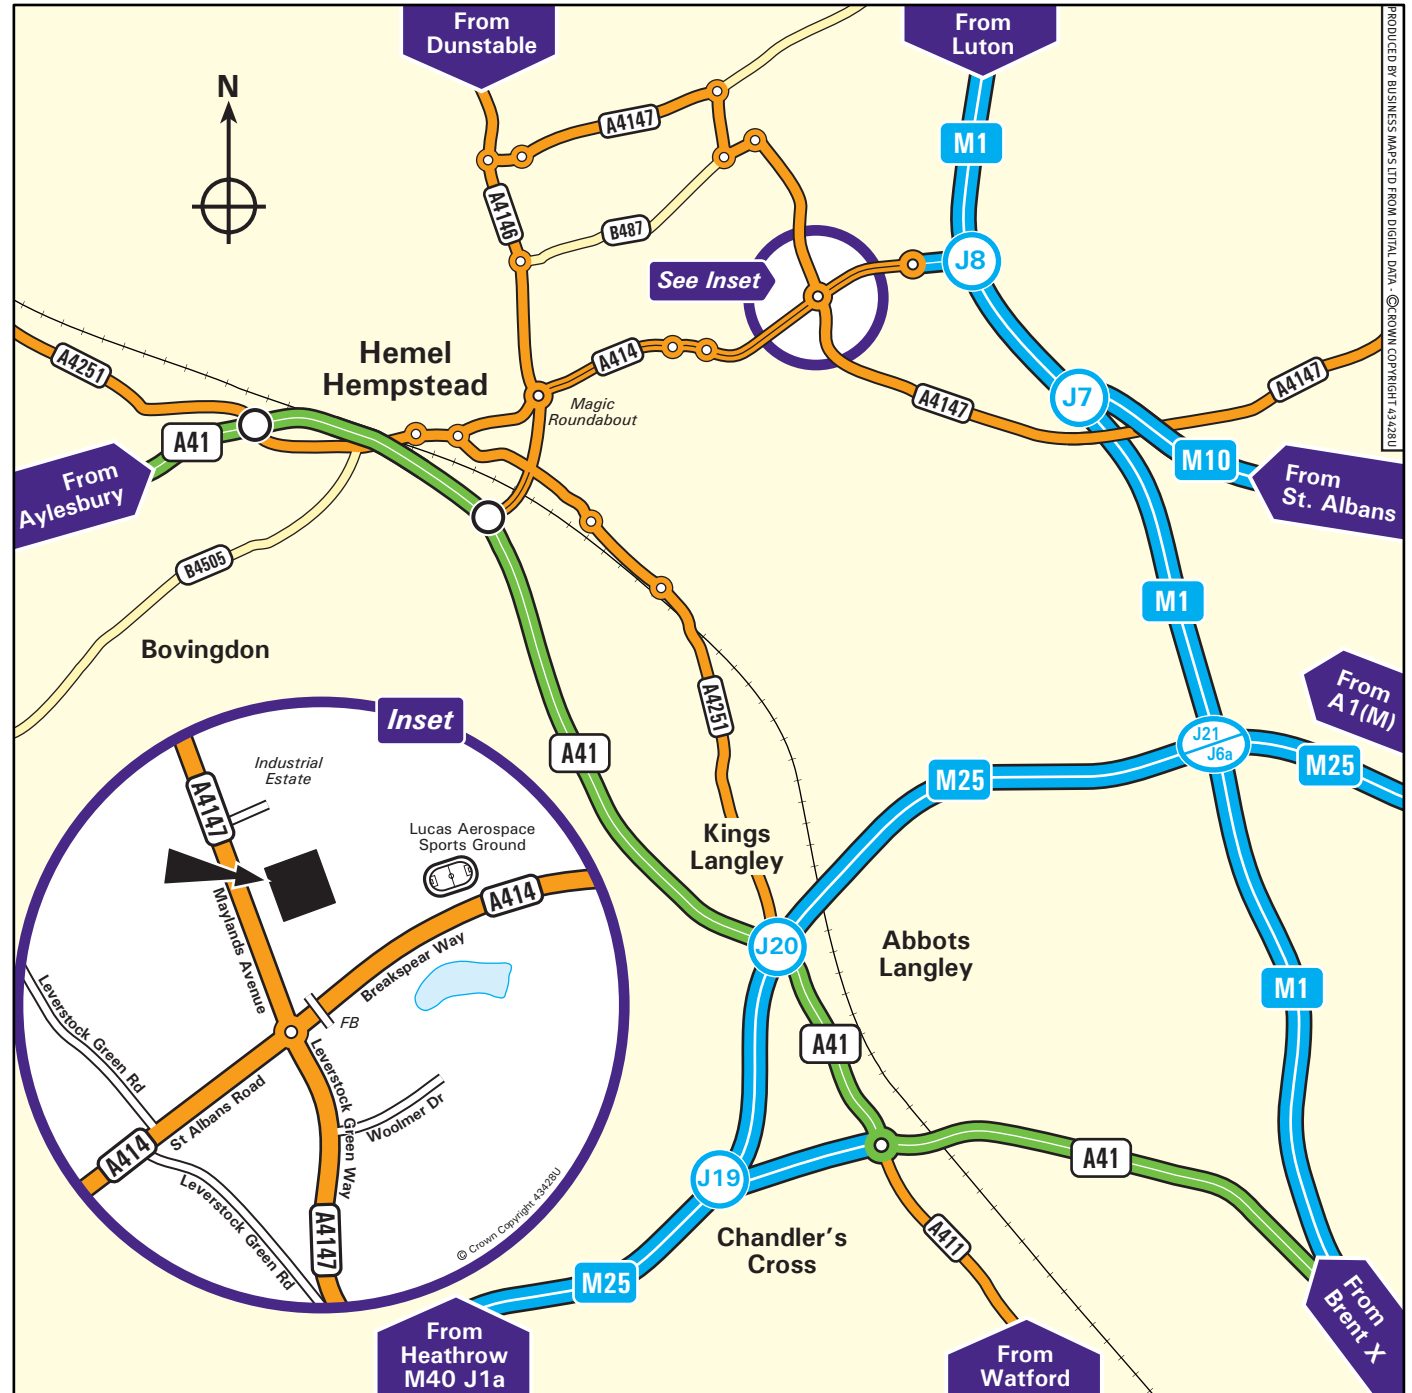

PRODUCED BY BUSINESS MAPS LTD FROM DIGITAL DATA. © CROWN COPYRIGHT 1994/2000